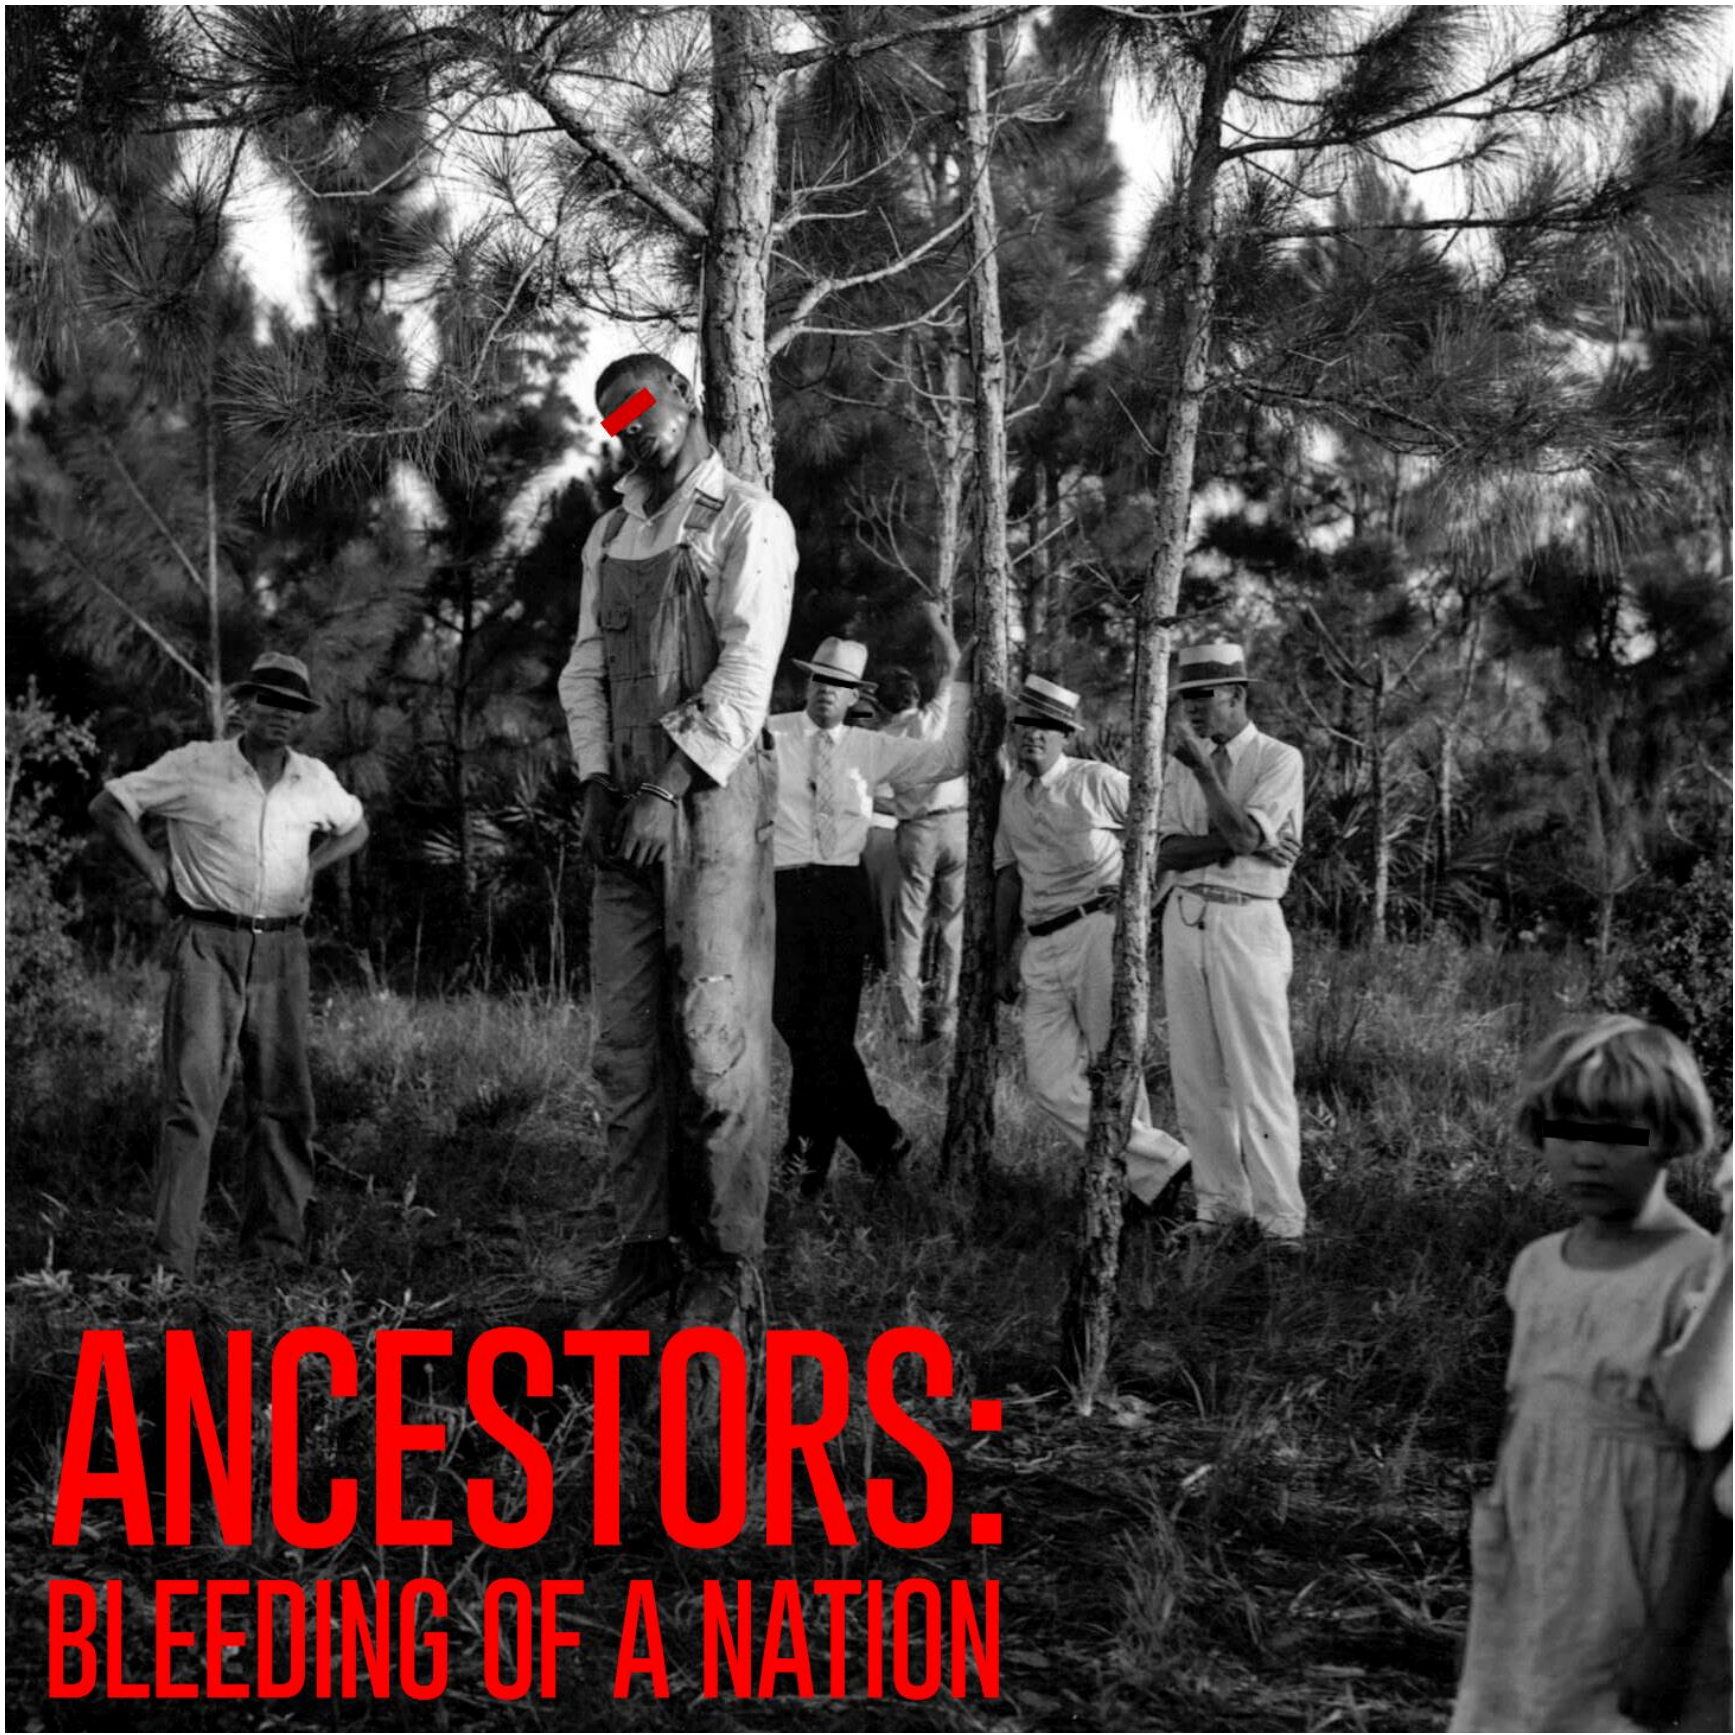

# **WAR POETRY: RAW POETRY**

# **WAR POETRY: RAW POETRY**

**FEATURING: TKS WIZZ & KING YELA**

**WRITTEN BY: EDWIN KUDAKWASHE KAGODORA, TAKUDZWA  
MUNYAWARARA & ELIJAH GANDIYA**

**PRODUCED BY: KING TYPICAL**

**MIXED & MASTERED BY: ANONZI XNDR**

**~~KING~~ ED**

**ANCESTORS:  
BLEEDING OF A NATION**